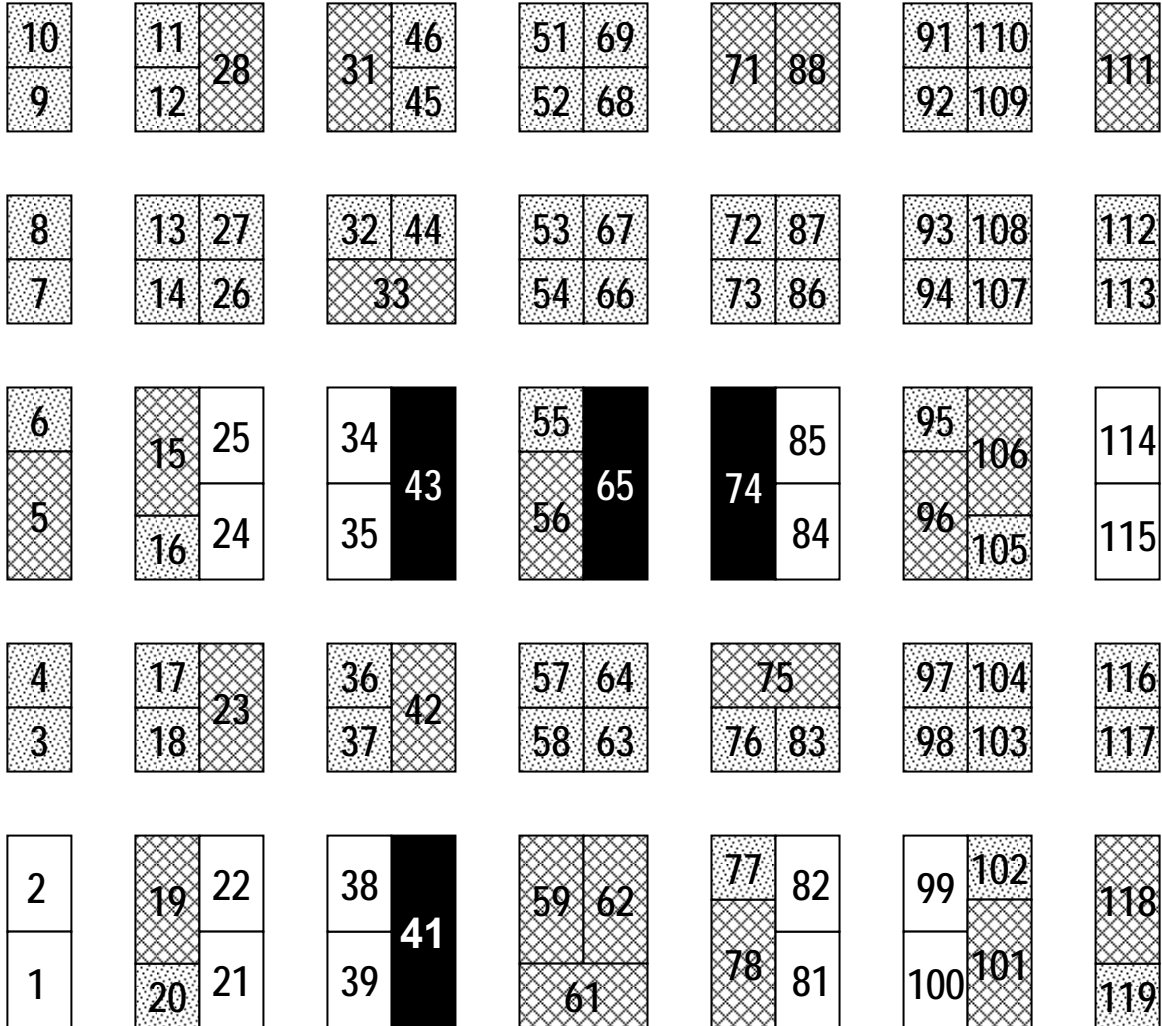

2010 Tinsel Treasure Booth Map

CONCESSIONS

EVENT AREA

MERCHANT HOSPITALITY

10 X 10

10 x 15

10 X 20

10 X 30

MAIN
ENTRANCE

RESTROOMS

LOADING AREA